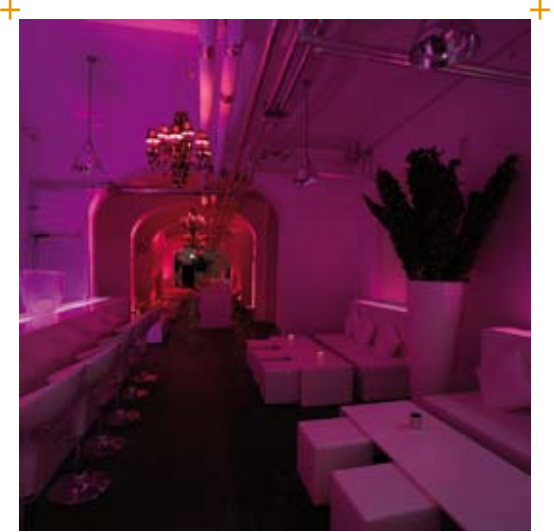

THE **Pure**
BASEMENT

+ The new event location The Pure Basement is an extension of The Pure.

It is situated in the former building of Deutsche Post. In cooperation with The Pure implemented a loft-like event location which is unique in Frankfurt; inimitable regarding design and ambiance, high-grade by custom-made lounge chattels respectively the lighting.

facts:

- around 500 m², around 4,50 m height
- light- und soundtechnics available
- parking on inquiry

-  sofa, boths sides with back, top with acrylic glas, Matzumita-twigs and illuminated
-  sofa, one-sided back, top with acrylic glas, table and seat-cubes
-  bistro table