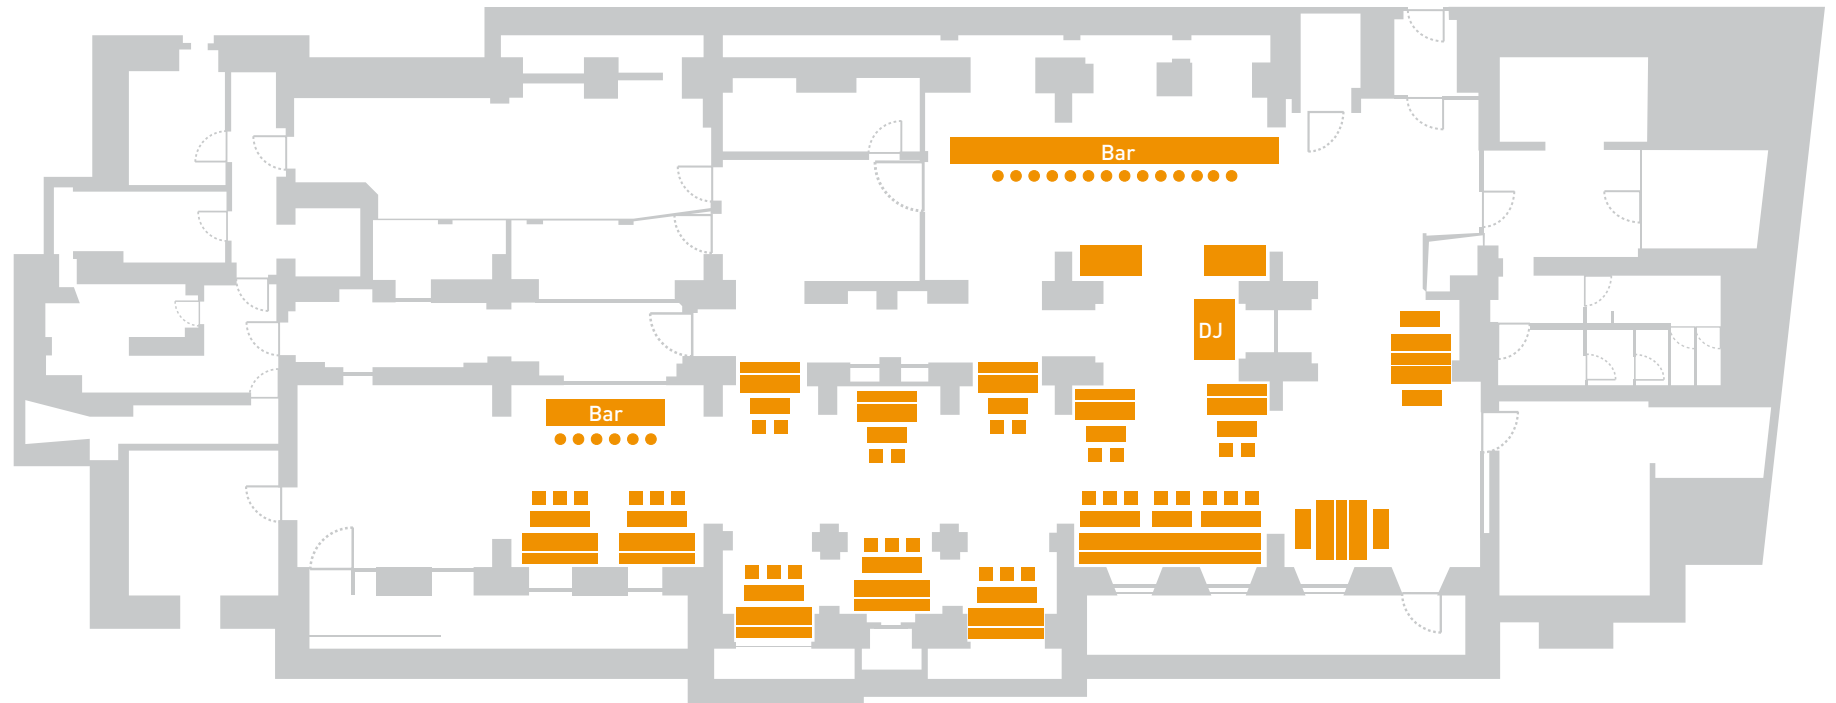

THE **Pure**
BASEMENT

+ The new event location The Pure Basement is an extension of The Pure.

It is situated in the former building of Deutsche Post. In cooperation with The Pure implemented a loft-like event location which is unique in Frankfurt; inimitable regarding design and ambiance, high-grade by custom-made lounge chattels respectively the lighting.

facts:

- around 500 m², around 4,50 m height
- light- und soundtechnics available
- parking on inquiry

-  sofa, boths sides with back, top with acrylic glas, Matzumita-twigs and illuminated
-  sofa, one-sided back, top with acrylic glas, table and seat-cubes
-  bistro table