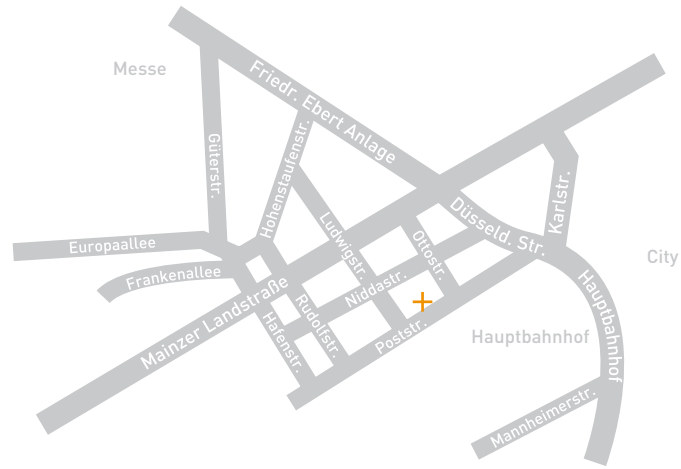

+ The Pure Basement

Poststrasse 20
60329 Frankfurt am Main
Tel 069 71 04 57 0
Fax 069 71 04 57 177
www.the-pure.de
info@the-pure.de

+ in cooperation with

THE PURE